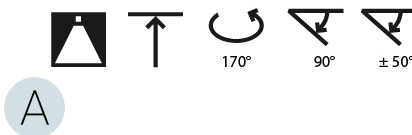

GENERAL

Series: Sign Diva Dancer
Subseries: Sign Diva Dancer
Brand: Prolicht
Division: Architectural
Mounting Type: Suspension
Mounting Location: Ceiling
Subcategory: Pendant

PHYSICAL

Shape: Round
Diameter (mm): 850
Diameter (in): 33 7/16
Height (mm): 870
Height (in): 34 1/4
Light Distribution: Adjustable / Direct
Weight (kg): 9.8
Weight (lbs): 21.56
Diffuser: PMMA - Opal / Micro-Prism / Sparkling Secret / Vintage Industrial
Fixture Finish: SSR / BKV / CWI / CRY / HAB / UFT / ITA / RUA / FTG / MYG / LOD / PUS / FRO / FUP / KIA / POP / BLS / SPG / MEY / GOH / GUM / CHC / COM / ABZ / JAG / OBR / MOS / ROR
Fixture Material: Extruded Aluminum / Steel

ELECTRICAL

Lamp Type: LED (Zhaga Standard)
Input Wattage (W): 96.8
Total Output Wattage (W): 76.8
Dimming: Tri-Mode (Non-Dimming and Phase Dimming (120Vac only) and 0-10V Dimming)
Driver Included: Yes
Driver Location: Integrated
Driver Type: Constant Current - Universal
Driver Class: Class 2
Input Voltage (V): 120 - 277
Constant Current (MA): 600

LED

Color Temperature (°K): 3000 / 3500 / 4000
Max. Delivered Lumen (lm): 11160 / 11388 / 11620
CRI: >90 CRI
Lamp Life (hrs): 50000

OPTICAL

Adjustability: Rotational Canopy 170°; Tilting Canopy ±50°; Tilting Head ±90°

RATINGS AND CERTIFICATIONS

Certified By: Certified for North American Standards
IP rating: IP20